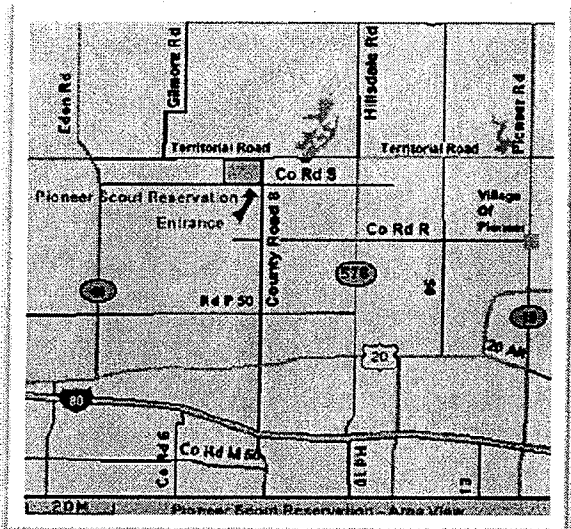

PARENTS INFORMATION PAGE

Make copies of this page for your parents who plan on attending Parents Night.

Directions

For complete directions, see the camp website at: <http://www.psrweb.org>.

Physical Address: 07 371 County Rd S, Pioneer OH 43554

GPS Address: 7371 County Rd S, Montpelier, OH, 43543

Mailing Address: 07 371 County Rd S, Pioneer OH 43554

From the North, East, or South:

- Proceed to the Village of Pioneer, Ohio, located on Ohio Route 15 (Michigan Route 99) just north of US 20.
- Turn west on First Street (County Road R), in Pioneer.
- Turn North (right) on County Road 8
- Turn West (left) on County Road S
- Pioneer Scout Reservation will be on your right in approximately ¾ of a mile

From the West:

- Turn North on County Road 8 (Williams County) directly from U.S. 20
- Turn West (left) on County Road S
- Pioneer Scout Reservation will be on your right in approximately ¾ of a mile

Parents' Night Schedule

Events

Order of the Arrow Call out	See if your son will be "Called out" into this great organization!
Root beer Cantina	Sit back and relax or loosen your boots and have a great time at this event. Take home a special Camp Frontier root beer mug. Purchase a Root beer float for \$3.75.